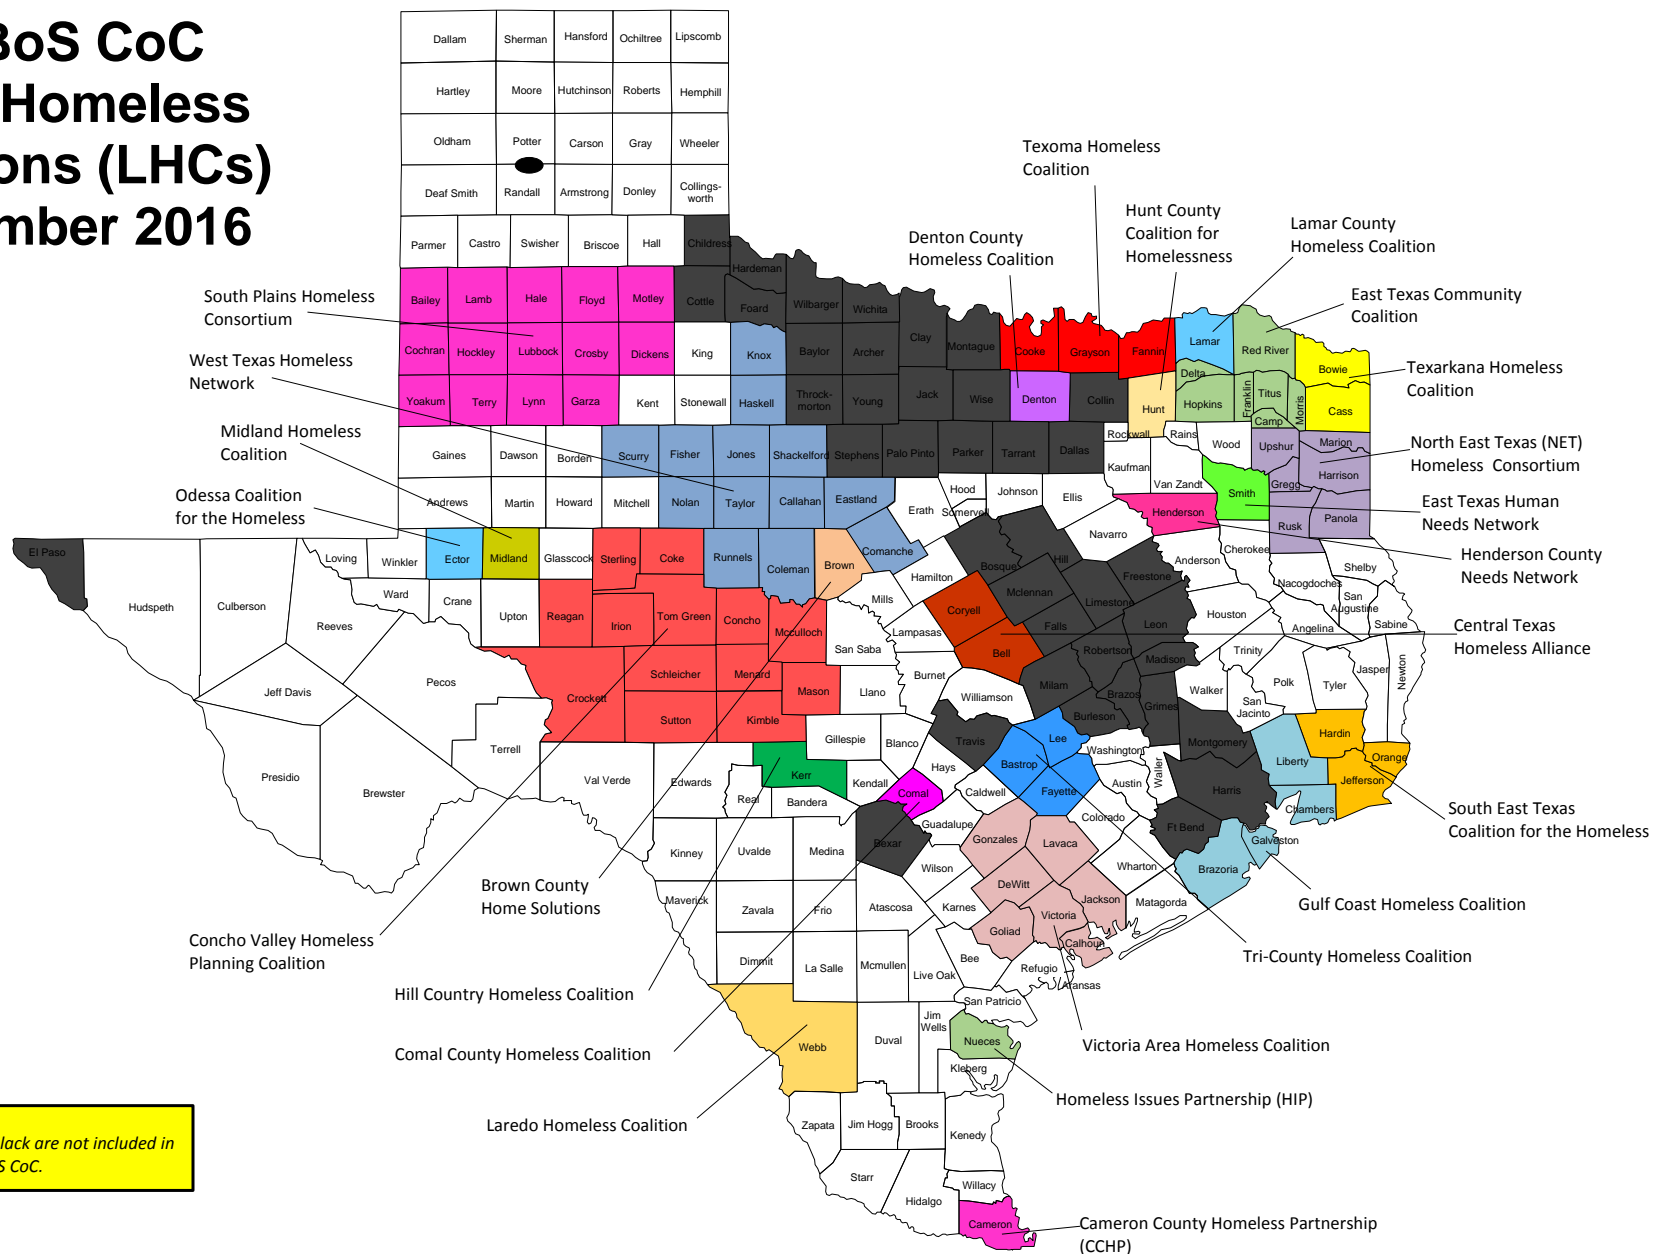

TX BoS CoC Local Homeless Coalitions (LHCs) September 2016

Note:
Areas in black are not included in the TX BoS CoC.